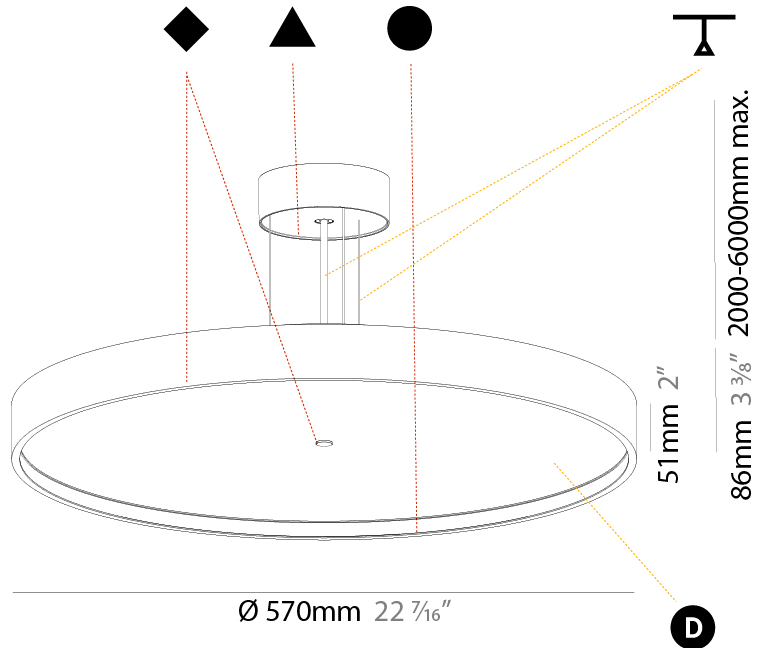

GENERAL

Series: Sign Diva
Subseries: Sign Diva Korona
Brand: Prolicht
Division: Architectural
Mounting Type: Suspension
Mounting Location: Ceiling
Subcategory: Pendant

PHYSICAL

Shape: Round
Diameter (mm): 570
Diameter (in): 22 7/16
Height (mm): 86
Height (in): 3 3/8
Light Distribution: Direct
Weight (kg): 8.067
Weight (lbs): 17.78
Diffuser: PMMA - Opal / Micro-Prism / Sparkling Secret / Vintage Industrial
Fixture Finish: SSR / BKV / CWI / CRY / HAB / UFT / ITA / RUA / FTG / MYG / LOD / PUS / FRO / FUP / KIA / POP / BLS / SPG / MEY / GOH / GUM / CHC / COM / ABZ / JAG / OBR / MOS / ROR
Fixture Material: Extruded Aluminum / Steel
Cable Details: 2,000mm/78 3/4" or 6,000mm/236 1/4" Transparent Cable

ELECTRICAL

Lamp Type: LED (Zhaga Standard)
Input Wattage (W): 49
Total Output Wattage (W): 46.9
Dimming: Tri-Mode (Non-Dimming and Phase Dimming (120Vac only) and 0-10V Dimming)
Driver Included: Yes
Driver Location: Integrated
Driver Type: Constant Current - Universal
Driver Class: Class 2
Input Voltage (V): 120 - 277
Constant Current (MA): 350

LED

Color Temperature (°K): 2700 / 3000 / 3500 / 4000
Max. Delivered Lumen (lm): 4978 / 5337 / 5384 / 5494
Nominal Lumen (lm): 6199 / 6646 / 6705 / 6842
CRI: >90 CRI
Lamp Life (hrs): 50000

OPTICAL

RATINGS AND CERTIFICATIONS

Certified By: Certified for North American Standards
IP rating: IP20

A