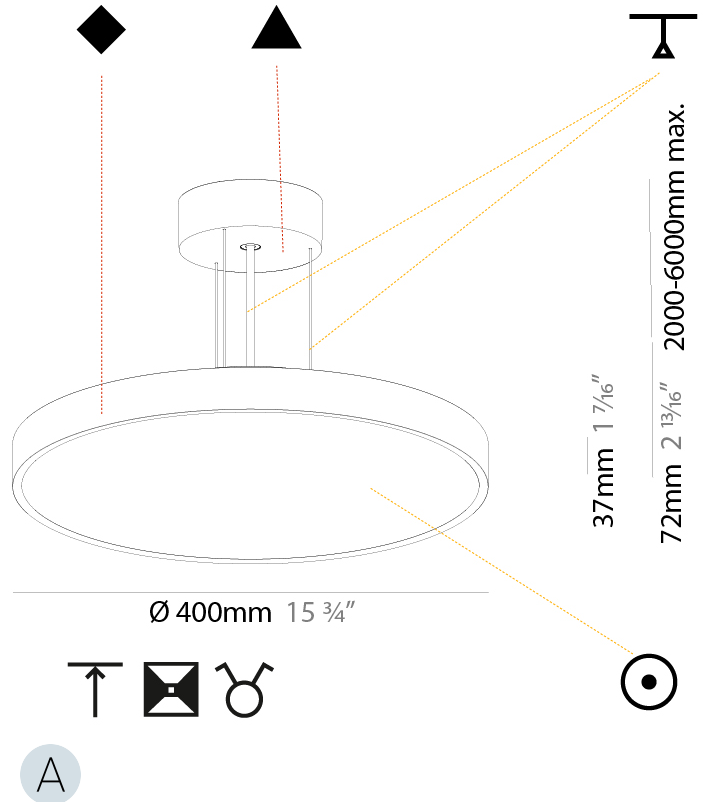

GENERAL

Series: Sign Diva
Subseries: Sign Diva
Brand: Prolicht
Division: Architectural
Mounting Type: Suspension
Mounting Location: Ceiling
Subcategory: Pendant

PHYSICAL

Shape: Round
Diameter (mm): 400
Diameter (in): 15 3/4
Height (mm): 72
Height (in): 2 13/16
Max. Overall Height (mm): 2072
Max. Overall Height (in): 81 9/16
Light Distribution: Direct / Indirect
Weight (kg): 3.398
Weight (lbs): 7.49
Diffuser: PMMA - Opal / Micro-Prism / Sparkling Secret / Vintage Industrial with Shine Ring
Fixture Finish: SSR / BKV / CWI / CRY / HAB / UFT / ITA / RUA / FTG / MYG / LOD / PUS / FRO / FUP / KIA / POP / BLS / SPG / MEY / GOH / GUM / CHC / COM / ABZ / JAG / OBR / MOS / ROR
Fixture Material: Extruded Aluminum / Steel
Cable Details: 2000mm or 6000mm Transparent Cable

ELECTRICAL

Lamp Type: LED (Zhaga Standard)
Input Wattage (W): 34.1
Total Output Wattage (W): 16 / 12
Dimming: Tri-Mode (Non-Dimming and Phase Dimming (120Vac only) and 0-10V Dimming)
Driver Included: Yes
Driver Location: Integrated
Driver Type: Constant Current - Universal
Driver Class: Class 2
Input Voltage (V): 120 - 277
Constant Current (MA): 500

LED

Color Temperature (°K): 2700 / 3000 / 3500 / 4000
Max. Delivered Lumen (lm): 2676 / 2651 / 2681 / 2736
CRI: >90 CRI
Lamp Life (hrs): 50000

OPTICAL

RATINGS AND CERTIFICATIONS

Certified By: Certified for North American Standards
IP rating: IP20