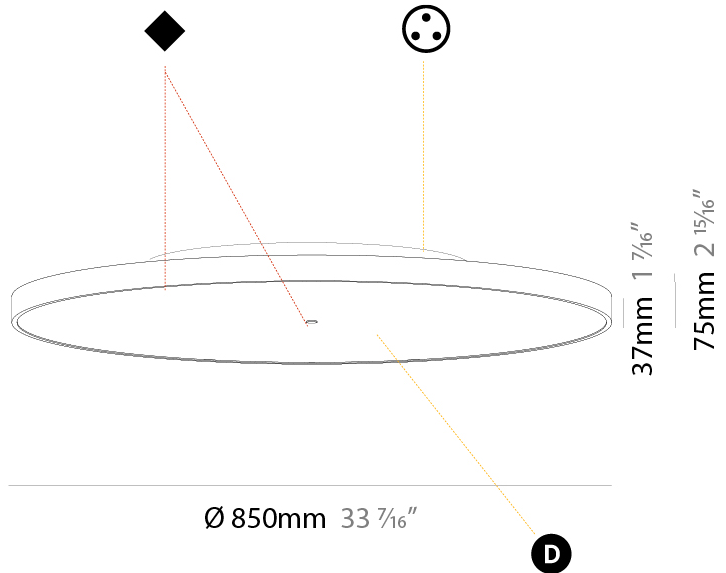

GENERAL

Series: Sign Diva
Subseries: Sign Diva
Brand: Prolicht
Division: Architectural
Mounting Type: Surface
Mounting Location: Ceiling
Subcategory: Ambient

PHYSICAL

Shape: Round
Diameter (mm): 850
Diameter (in): 33 ⁷/₁₆"
Height (mm): 75
Height (in): 2 ¹⁵/₁₆"
Light Distribution: Direct / Indirect
Weight (kg): 12.906
Weight (lbs): 28.453
Diffuser: Direct - PMMA - Opal/Micro-Prism/Sparkling Secret/Vintage Industrial with Shine Ring / Indirect - White/Yellow/Orange/Red/Blue/Green
Fixture Finish: SSR / BKV / CWI / CRY / HAB / UFT / ITA / RUA / FTG / MYG / LOD / PUS / FRO / FUP / KIA / POP / BLS / SPG / MEY / GOH / GUM / CHC / COM / ABZ / JAG / OBR / MOS / ROR
Fixture Material: Extruded Aluminum / Steel

ELECTRICAL

Lamp Type: LED (Zhaga Standard)
Input Wattage (W): 96.8
Total Output Wattage (W): 76.8
Dimming: Tri-Mode (Non-Dimming and Phase Dimming (120Vac only) and 0-10V Dimming)
Driver Included: Yes
Driver Location: Integrated
Driver Type: Constant Current - Universal
Driver Class: Class 2
Input Voltage (V): 120 - 277
Constant Current (MA): 600

LED

Color Temperature (*K): 3000 / 3500 / 4000
Max. Delivered Lumen (lm): 11160 / 11388 / 11620
CRI: >90 CRI
Lamp Life (hrs): 50000

OPTICAL

RATINGS AND CERTIFICATIONS

Certified By: Certified for North American Standards
IP rating: IP20