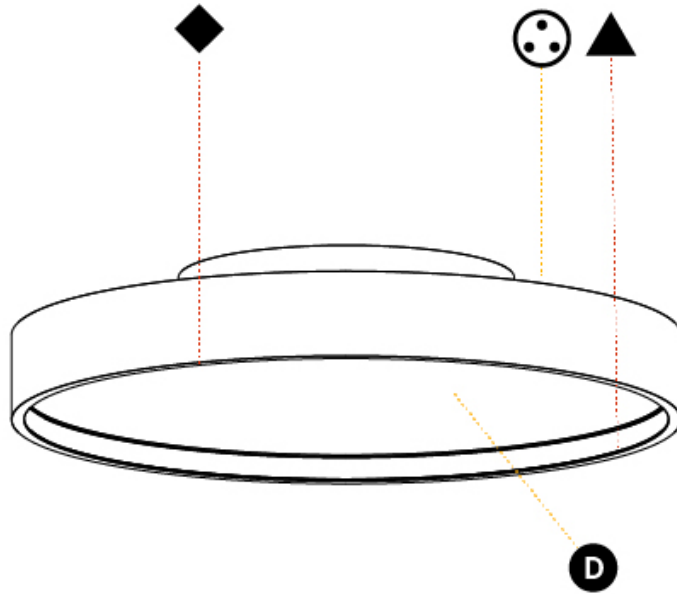

SIGN DIVA KORONA SURFACE

A3D096-

PROJECT _____

TYPE _____

SPECIFIER _____

QUANTITY _____

DATE _____

A