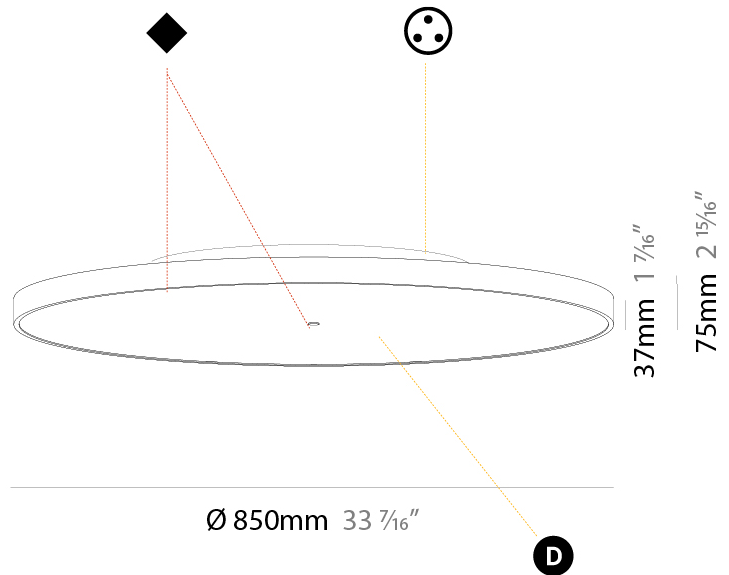

GENERAL

Series: Sign Diva
Subseries: Sign Diva Korona
Brand: Prolicht
Division: Architectural
Mounting Type: Surface
Mounting Location: Ceiling
Subcategory: Ambient

PHYSICAL

Shape: Round
Diameter (mm): 850
Diameter (in): 33 7/16
Height (mm): 89
Height (in): 3 1/2
Light Distribution: Direct / Indirect
Weight (kg): 13.283
Weight (lbs): 29.284
Diffuser: Direct - PMMA - Opal/Micro-Prism/Sparkling Secret/Vintage Industrial / Indirect - White/Yellow/Orange/Red/Blue/Green
Fixture Finish: SSR / BKV / CWI / CRY / HAB / UFT / ITA / RUA / FTG / MYG / LOD / PUS / FRO / FUP / KIA / POP / BLS / SPG / MEY / GOH / GUM / CHC / COM / ABZ / JAG / OBR / MOS / ROR
Fixture Material: Extruded Aluminum / Steel

ELECTRICAL

Lamp Type: LED (Zhaga Standard)
Input Wattage (W): 96.8
Total Output Wattage (W): 76.8
Dimming: Tri-Mode (Non-Dimming and Phase Dimming (120Vac only) and 0-10V Dimming)
Driver Included: Yes
Driver Location: Integrated
Driver Type: Constant Current - Universal
Driver Class: Class 2
Input Voltage (V): 120 - 277
Constant Current (MA): 600

LED

Color Temperature (°K): 3000 / 3500 / 4000
Max. Delivered Lumen (lm): 11160 / 11388 / 11620
CRI: >90 CRI
Lamp Life (hrs): 50000

OPTICAL

RATINGS AND CERTIFICATIONS

Certified By: Certified for North American Standards
IP rating: IP20

PROJECT
TYPE
SPECIFIER
QUANTITY
DATE